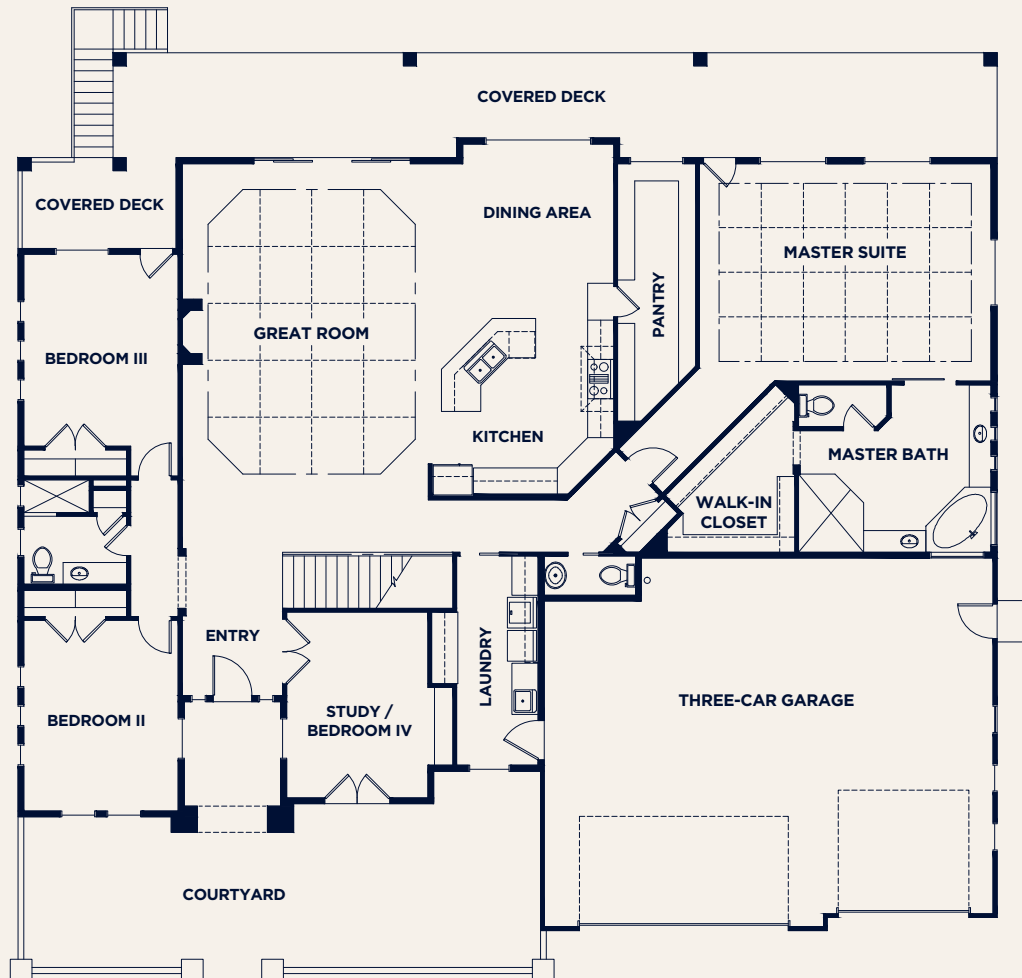

AMERICAN HERITAGE
HOMES

THE HAMILTON
RAMBLER W/BASEMENT

AHhomes.com

MAIN FLOOR

5,863 SQ. FT.

7 BEDROOMS

5.5 BATHROOMS

3 CAR GARAGE

COVERED PATIO

2 MASTER SUITES

PO BOX 669 | WASHINGTON, UTAH 84780
435-862-1195 | 866-214-7210
SALES@AHHOMES.COM

AMERICAN HERITAGE
HOMES

THE HAMILTON
RAMBLER W/BASEMENT

AHhomes.com

BASEMENT LEVEL

5,863 SQ. FT.