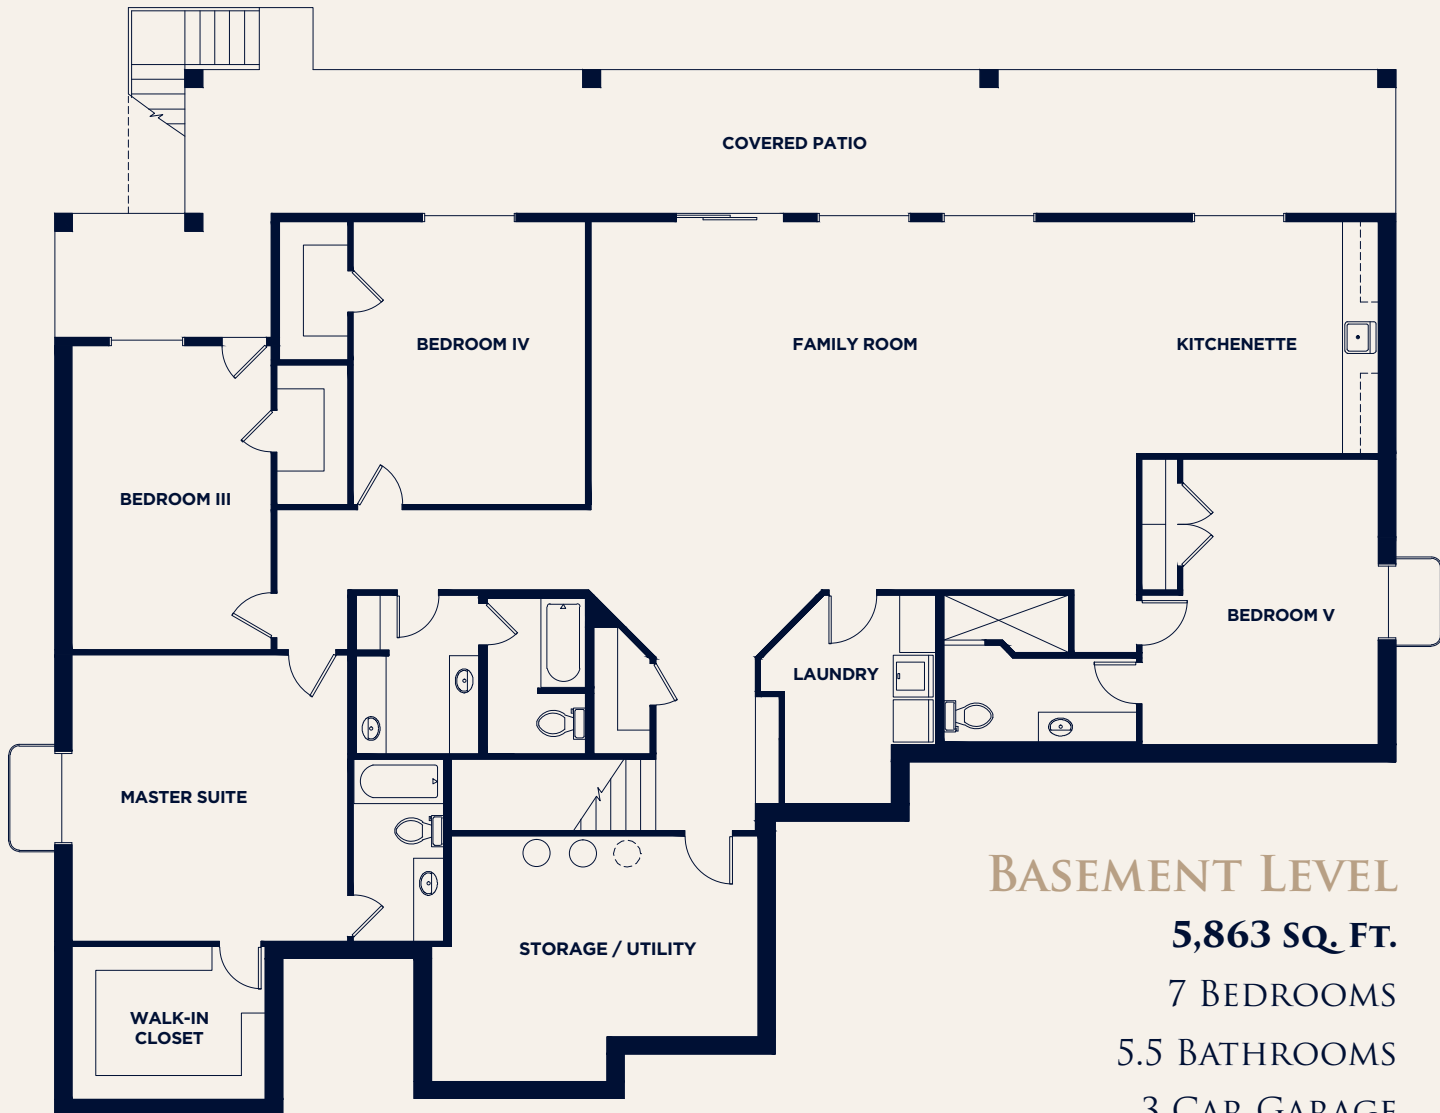

AMERICAN HERITAGE
HOMES

THE HAMILTON
RAMBLER W/BASEMENT

AHhomes.com

MAIN FLOOR

5,863 SQ. FT.

7 BEDROOMS

5.5 BATHROOMS

3 CAR GARAGE

COVERED PATIO

2 MASTER SUITES

PO BOX 669 | WASHINGTON, UTAH 84780
435-862-1195 | 866-214-7210
SALES@AHHOMES.COM

AMERICAN HERITAGE
HOMES

THE HAMILTON
RAMBLER W/BASEMENT

AHhomes.com

BASEMENT LEVEL

5,863 SQ. FT.

7 BEDROOMS

5.5 BATHROOMS

3 CAR GARAGE

LARGE COVERED PATIO

2 MASTER SUITES

**Floorplans & renderings are conceptual drawings and may vary from actual plans and homes as built. Options & features may not be available on all homes and are subject to change without notice. Actual homes may vary from photos and/or drawings which may not represent the lowest-priced homes in the community. Prices, specifications & availability are lot specific and subject to change without notice. See agent for details. ©2014 American Heritage Homes. All rights reserved.*