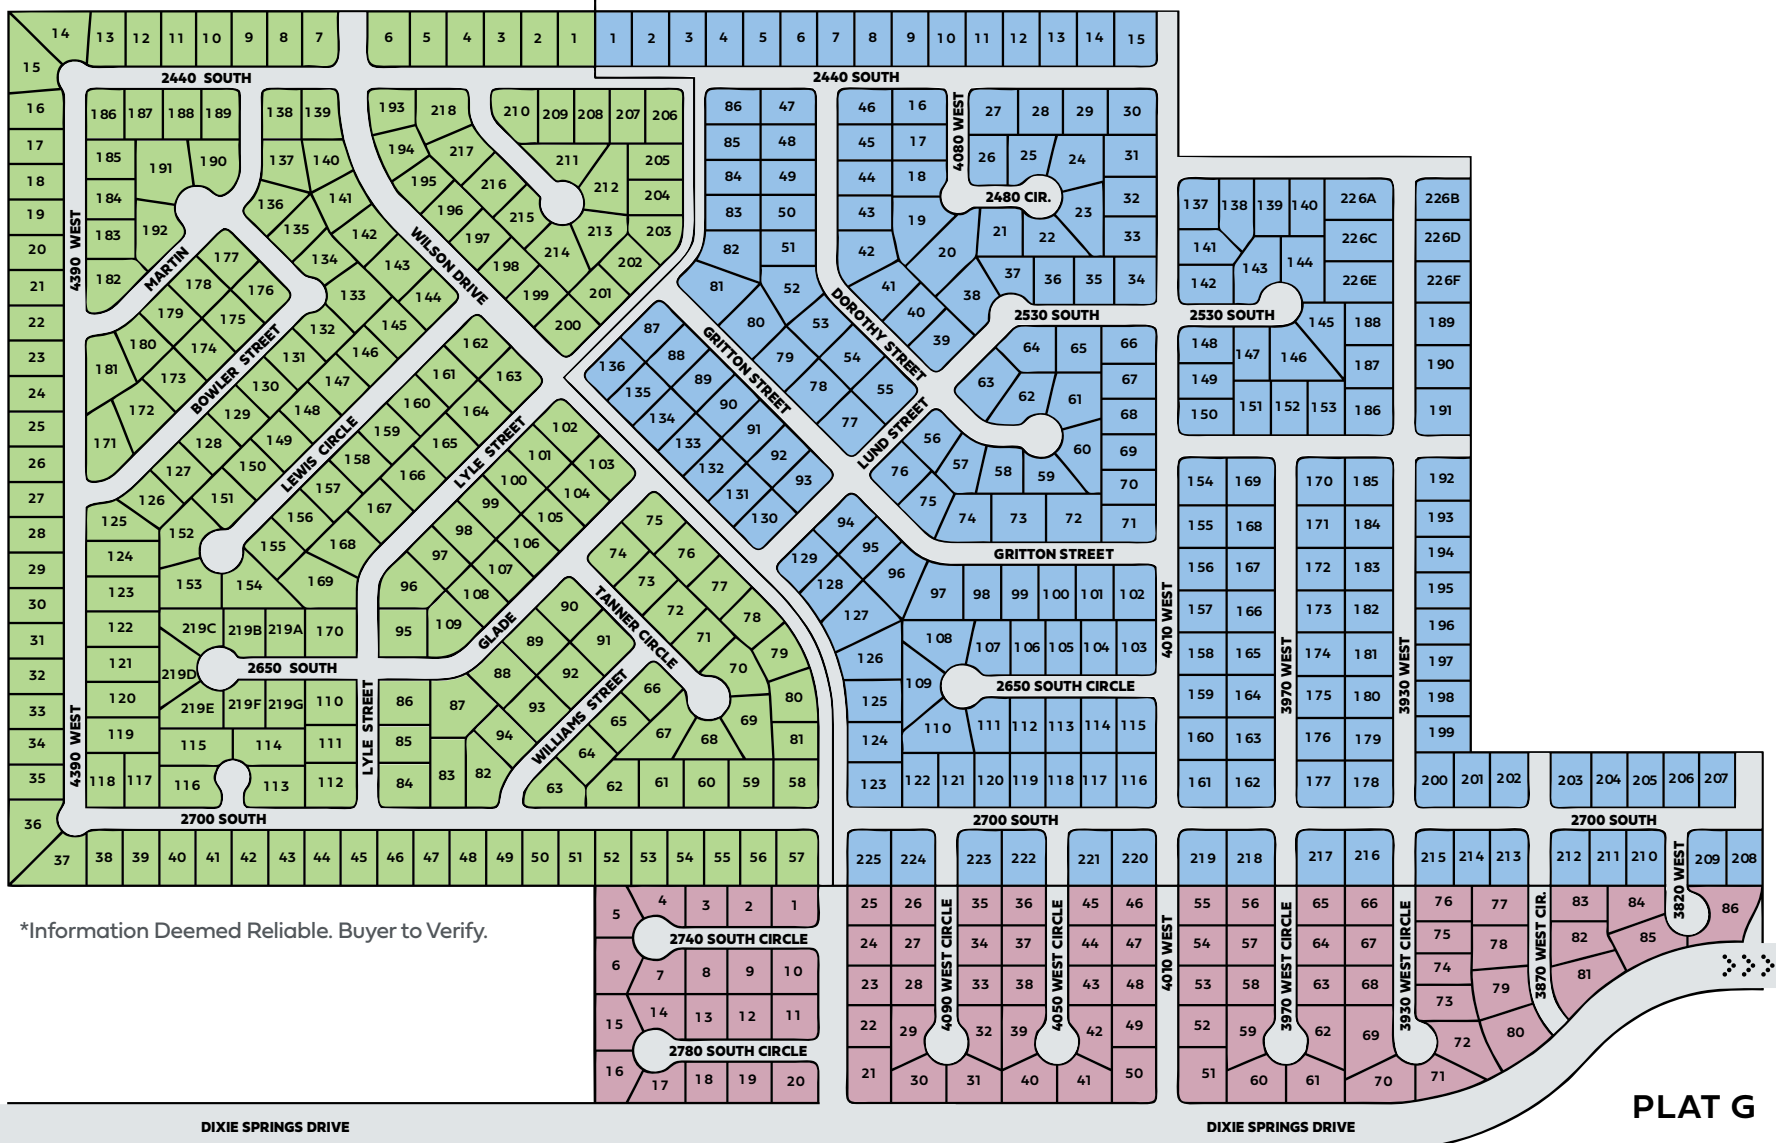

PLAT G

SAND HOLLOW
RESERVOIR

SALES CENTER HOURS

Monday-Saturday | 11am - 5pm
Sundays by Appointment Only

AMERICAN HERITAGE
HOMES

AH Homes.com |

*Visit our
model home*

LOT# E-113
2765 S 3640 W
HURRICANE

**DIXIE SPRINGS
PARK**

**SAND HOLLOW
RESERVOIR**